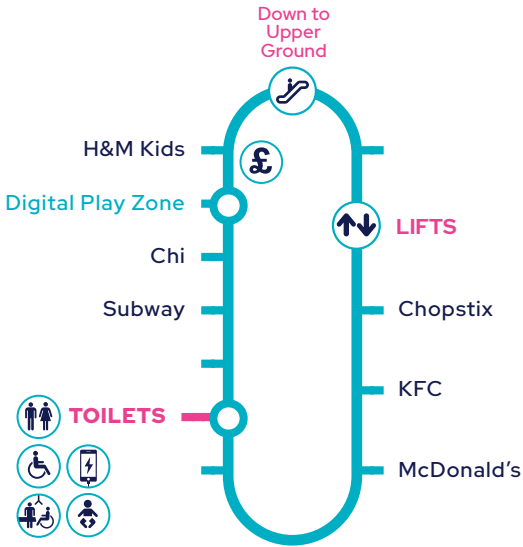

DINING TERRACE & TOILETS