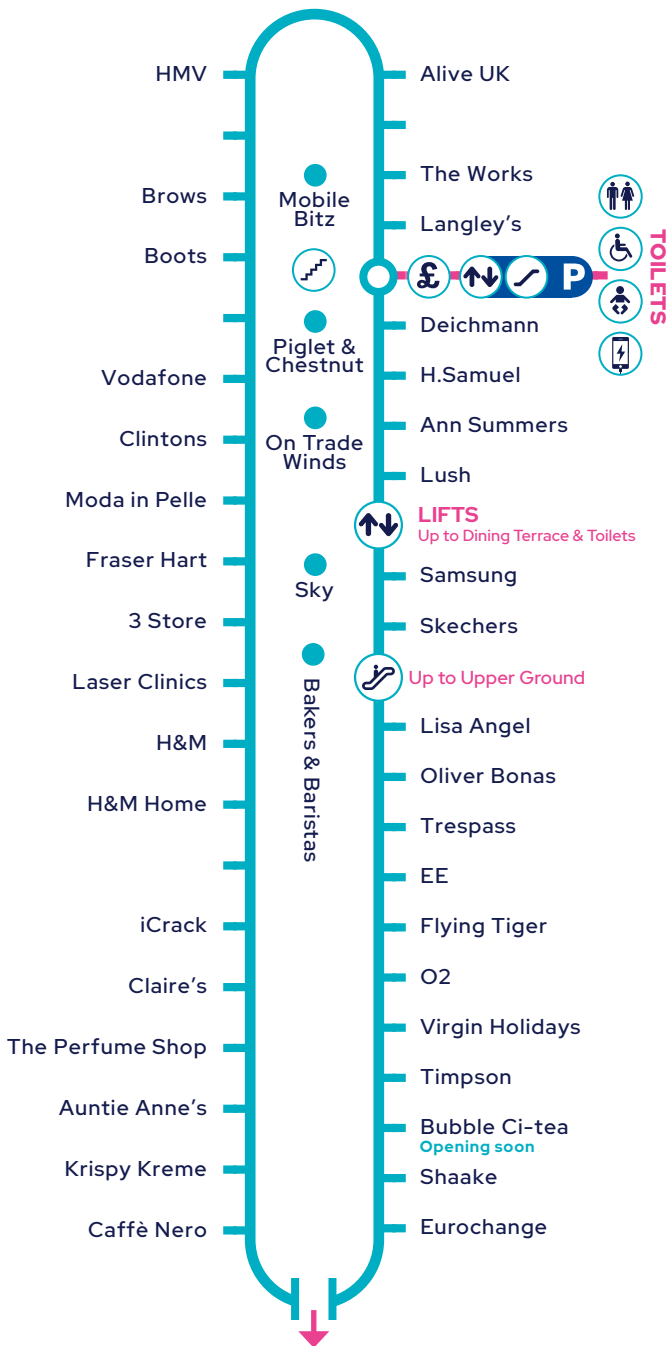

## CHANTRY SQUARE

Exit for restaurants, M&S and City Centre

ChantryPlaceNorwich #ChantryPlace

## ST STEPHENS

Exit for public transport and City Centre

**Chantry Place Car Park** – 1000 vehicle shoppers' Car Park, entry 8.30am to 8pm daily (9.30am to 8pm on Sundays), 24hr exit. EV charging available on car park level -2.

**Flat rate of just £3.40 after 3pm** (up to 1am next day)  
– great for shopping, dinner and theatre visits.